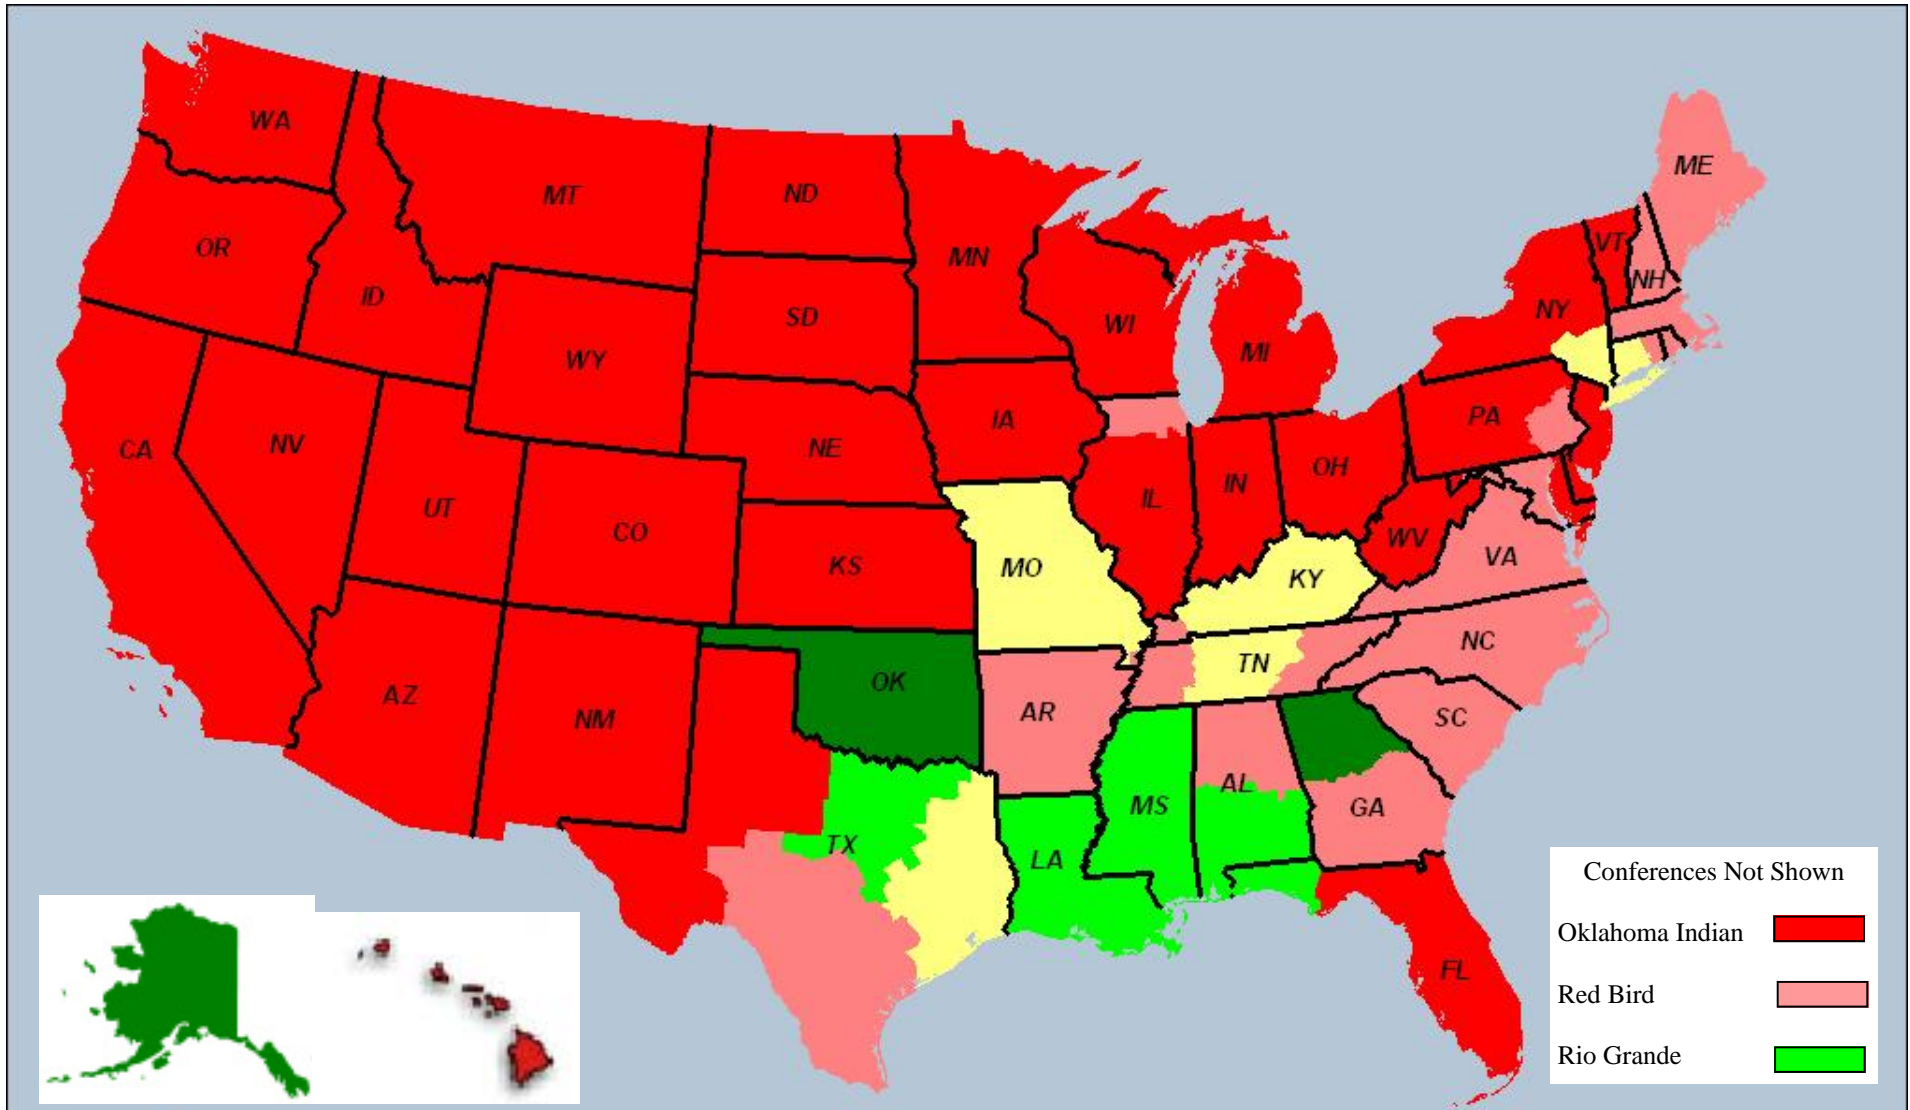

Comparison of Membership and General Population Death Rates within United Methodist Annual Conferences

Dark Green Mem. Death Rate (DR) 20% or more lower than Pop. DR

Red Mem. DR 20% or more higher than Pop. DR

Green Mem. DR is 6% to 19% lower than Pop. DR

Pink Mem. DR 6% to 19% higher than Pop. DR

Yellow Mem. DR is within +/- 5% of Pop. DR